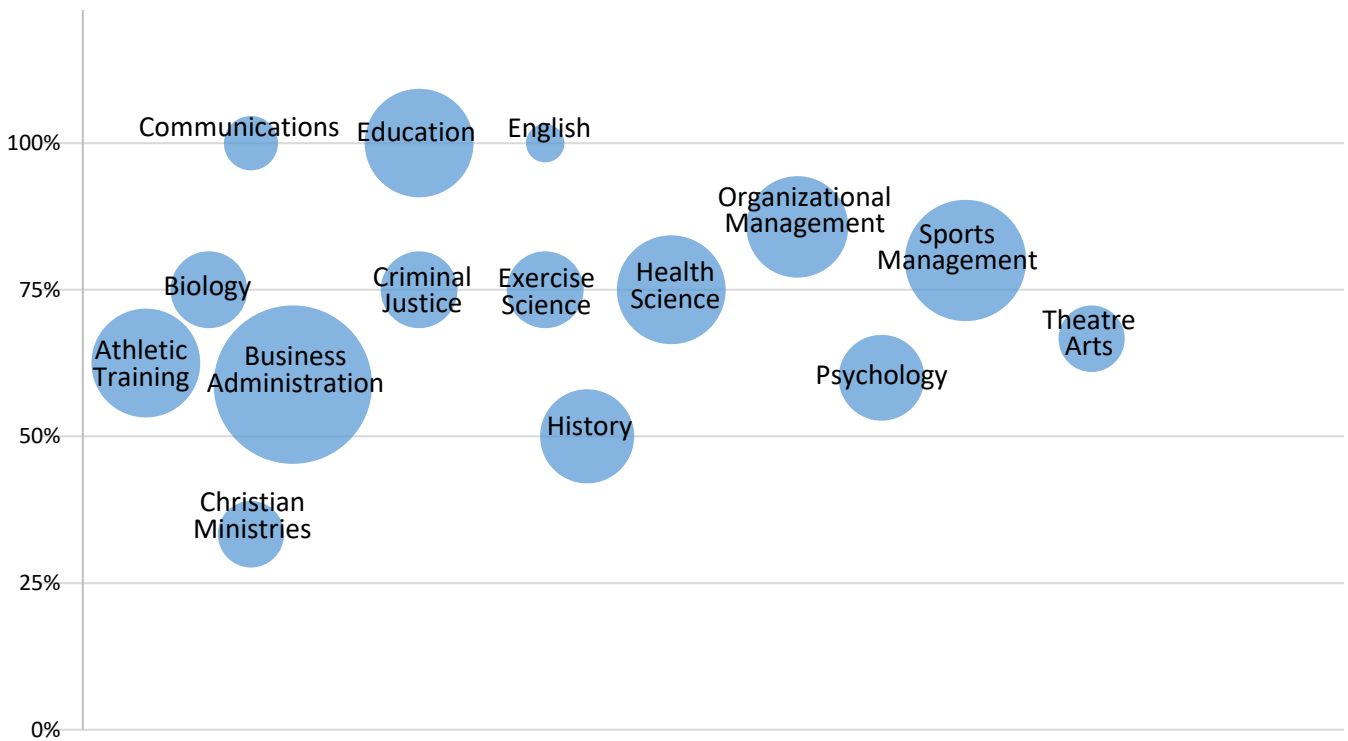

# Sterling College Career Outcomes Class of 2023

## What are Sterling Grads Doing Now?

**71%**

of our grads are either Employed or have plans for Grad School

**86%** of our  
grads in full time positions are  
in a job related to their major

## How many are Employed or have Grad School Plans (by Major)?

\* The size of each circle represents the number of graduates

\* The center of each circle corresponds to the percent of grads employed or with grad school plans

# Sterling College Career Outcomes