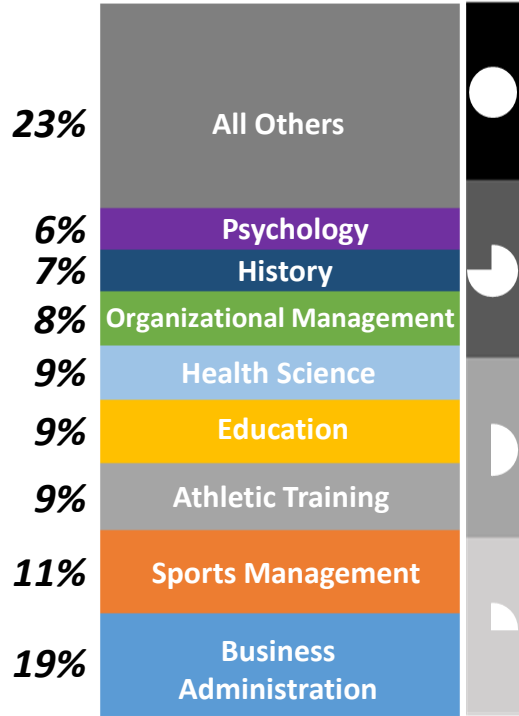

Sterling College Career Outcomes

Class of 2023

How many graduates did we have (by Major)?