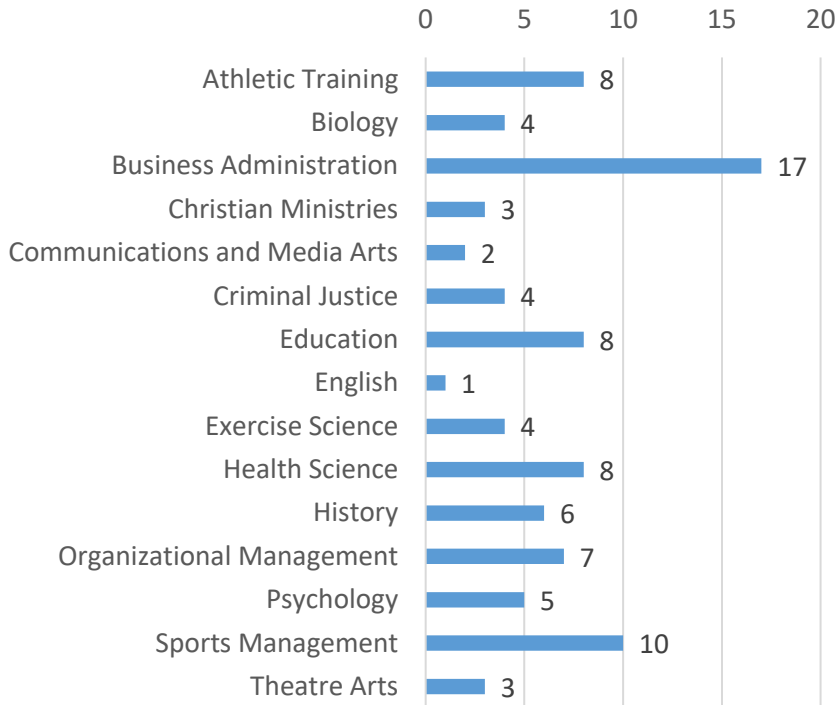

Sterling College Career Outcomes

Class of 2023

How many graduates did we have (by Major)?